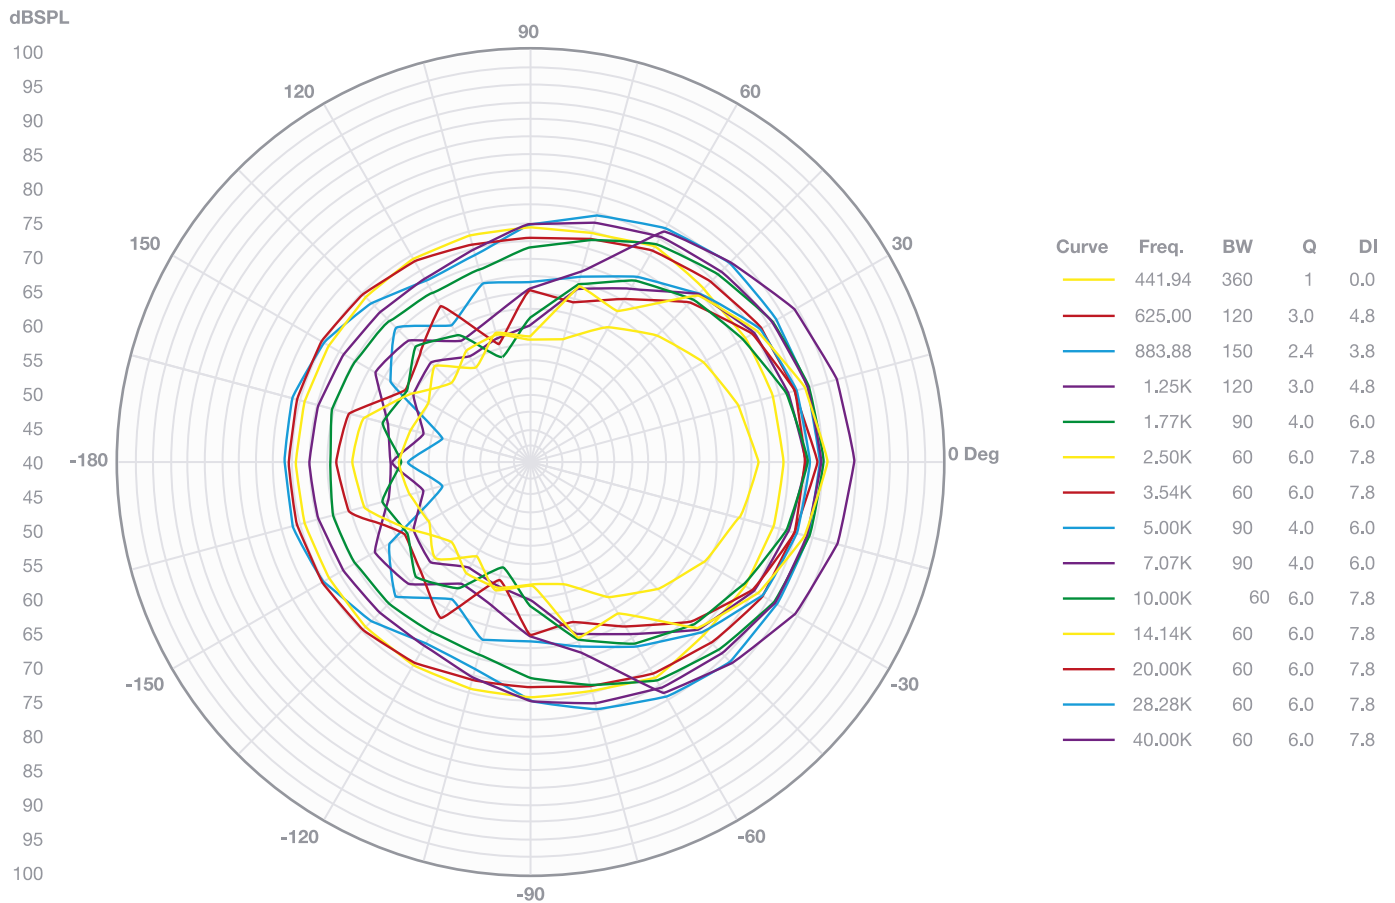

●  Impedance vs Frequency

●  SPL vs Frequency

+ Info
<https://fonestar.com/SONORA-4N>

SPL vs Angle

+ Info

<https://fonestar.com/SONORA-4N>